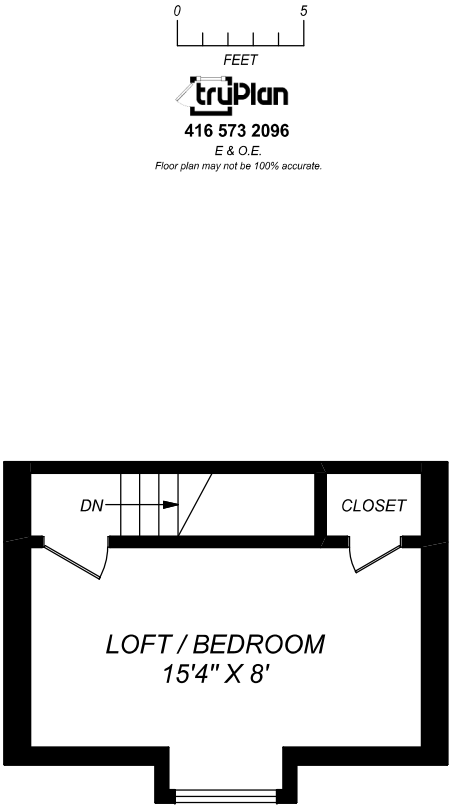

25 RIDLEY GARDENS

0 5
FEET
truPlan
416 573 2096
E & O.E.
Floor plan may not be 100% accurate.