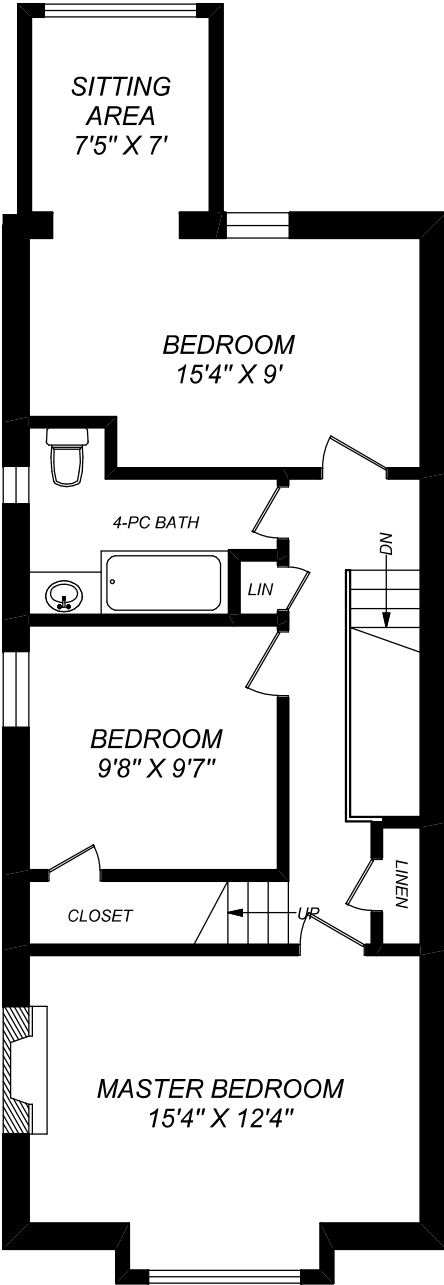

25 RIDLEY GARDENS

0 5
FEET
truPlan
416 573 2096
E & O.E.
Floor plan may not be 100% accurate.