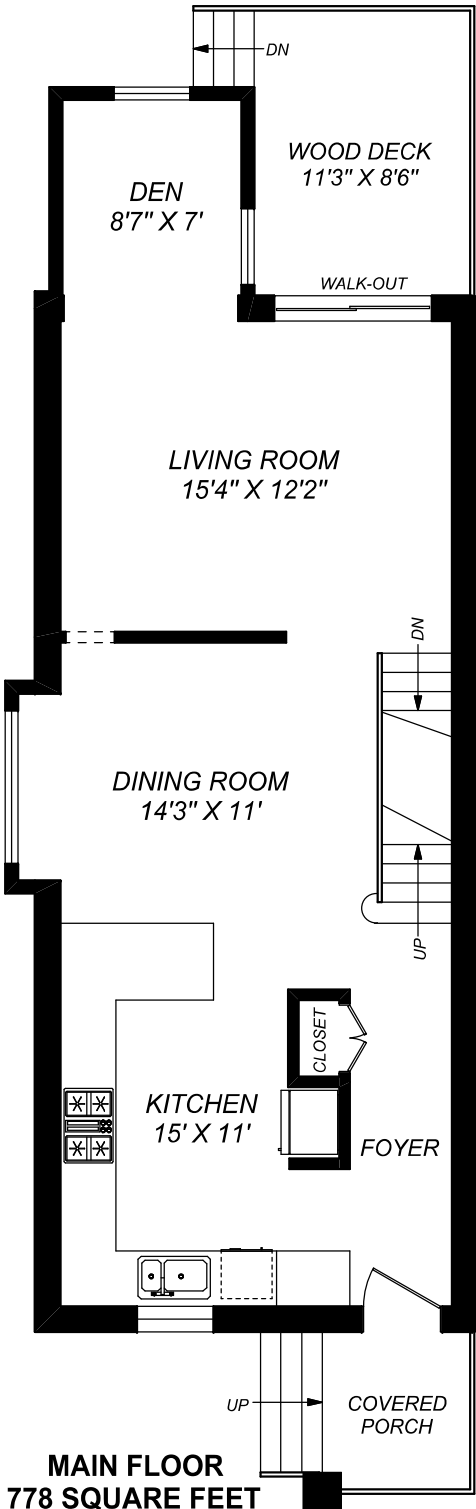

25 RIDLEY GARDENS

0 5
FEET
truPlan
416 573 2096
E & O.E.
Floor plan may not be 100% accurate.